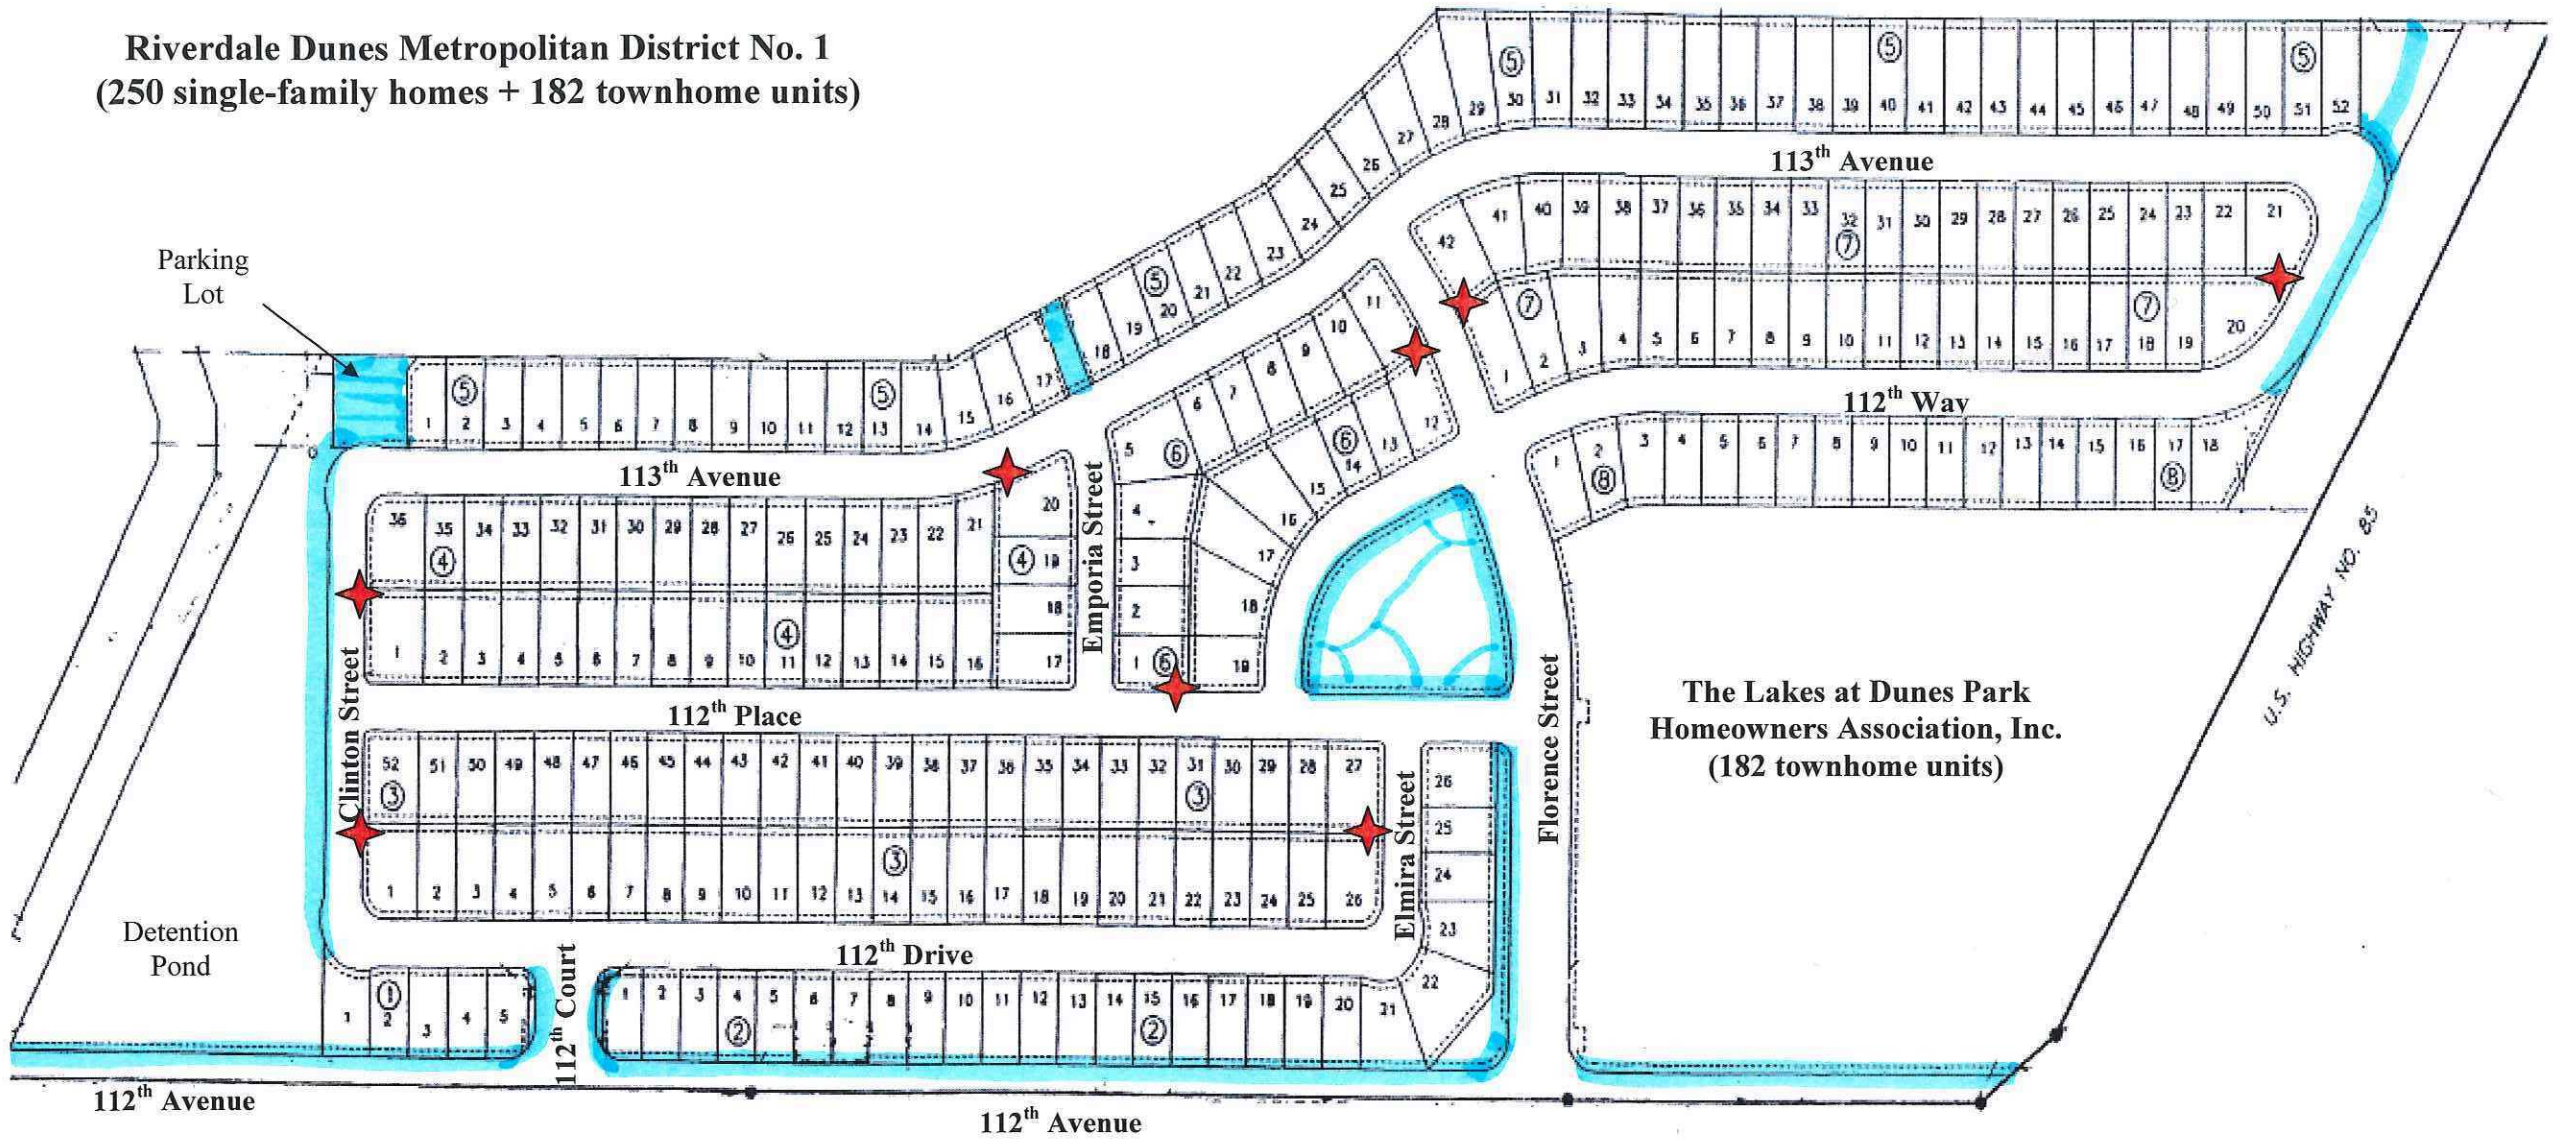

Riverdale Dunes Metropolitan District No. 1
(250 single-family homes + 182 townhome units)

The Lakes at Dunes Park
Homeowners Association, Inc.
(182 townhome units)

★ = Mail Boxes

Sidewalks in common areas requiring snow removal =

Total sidewalk length requiring snow removal = 5,907 ft (all sidewalks are 5 feet wide)

Snow must also be cleared 5 ft away (in every direction) from each of the 8 mailboxes

Snow Removal Map
(Updated October 2013)