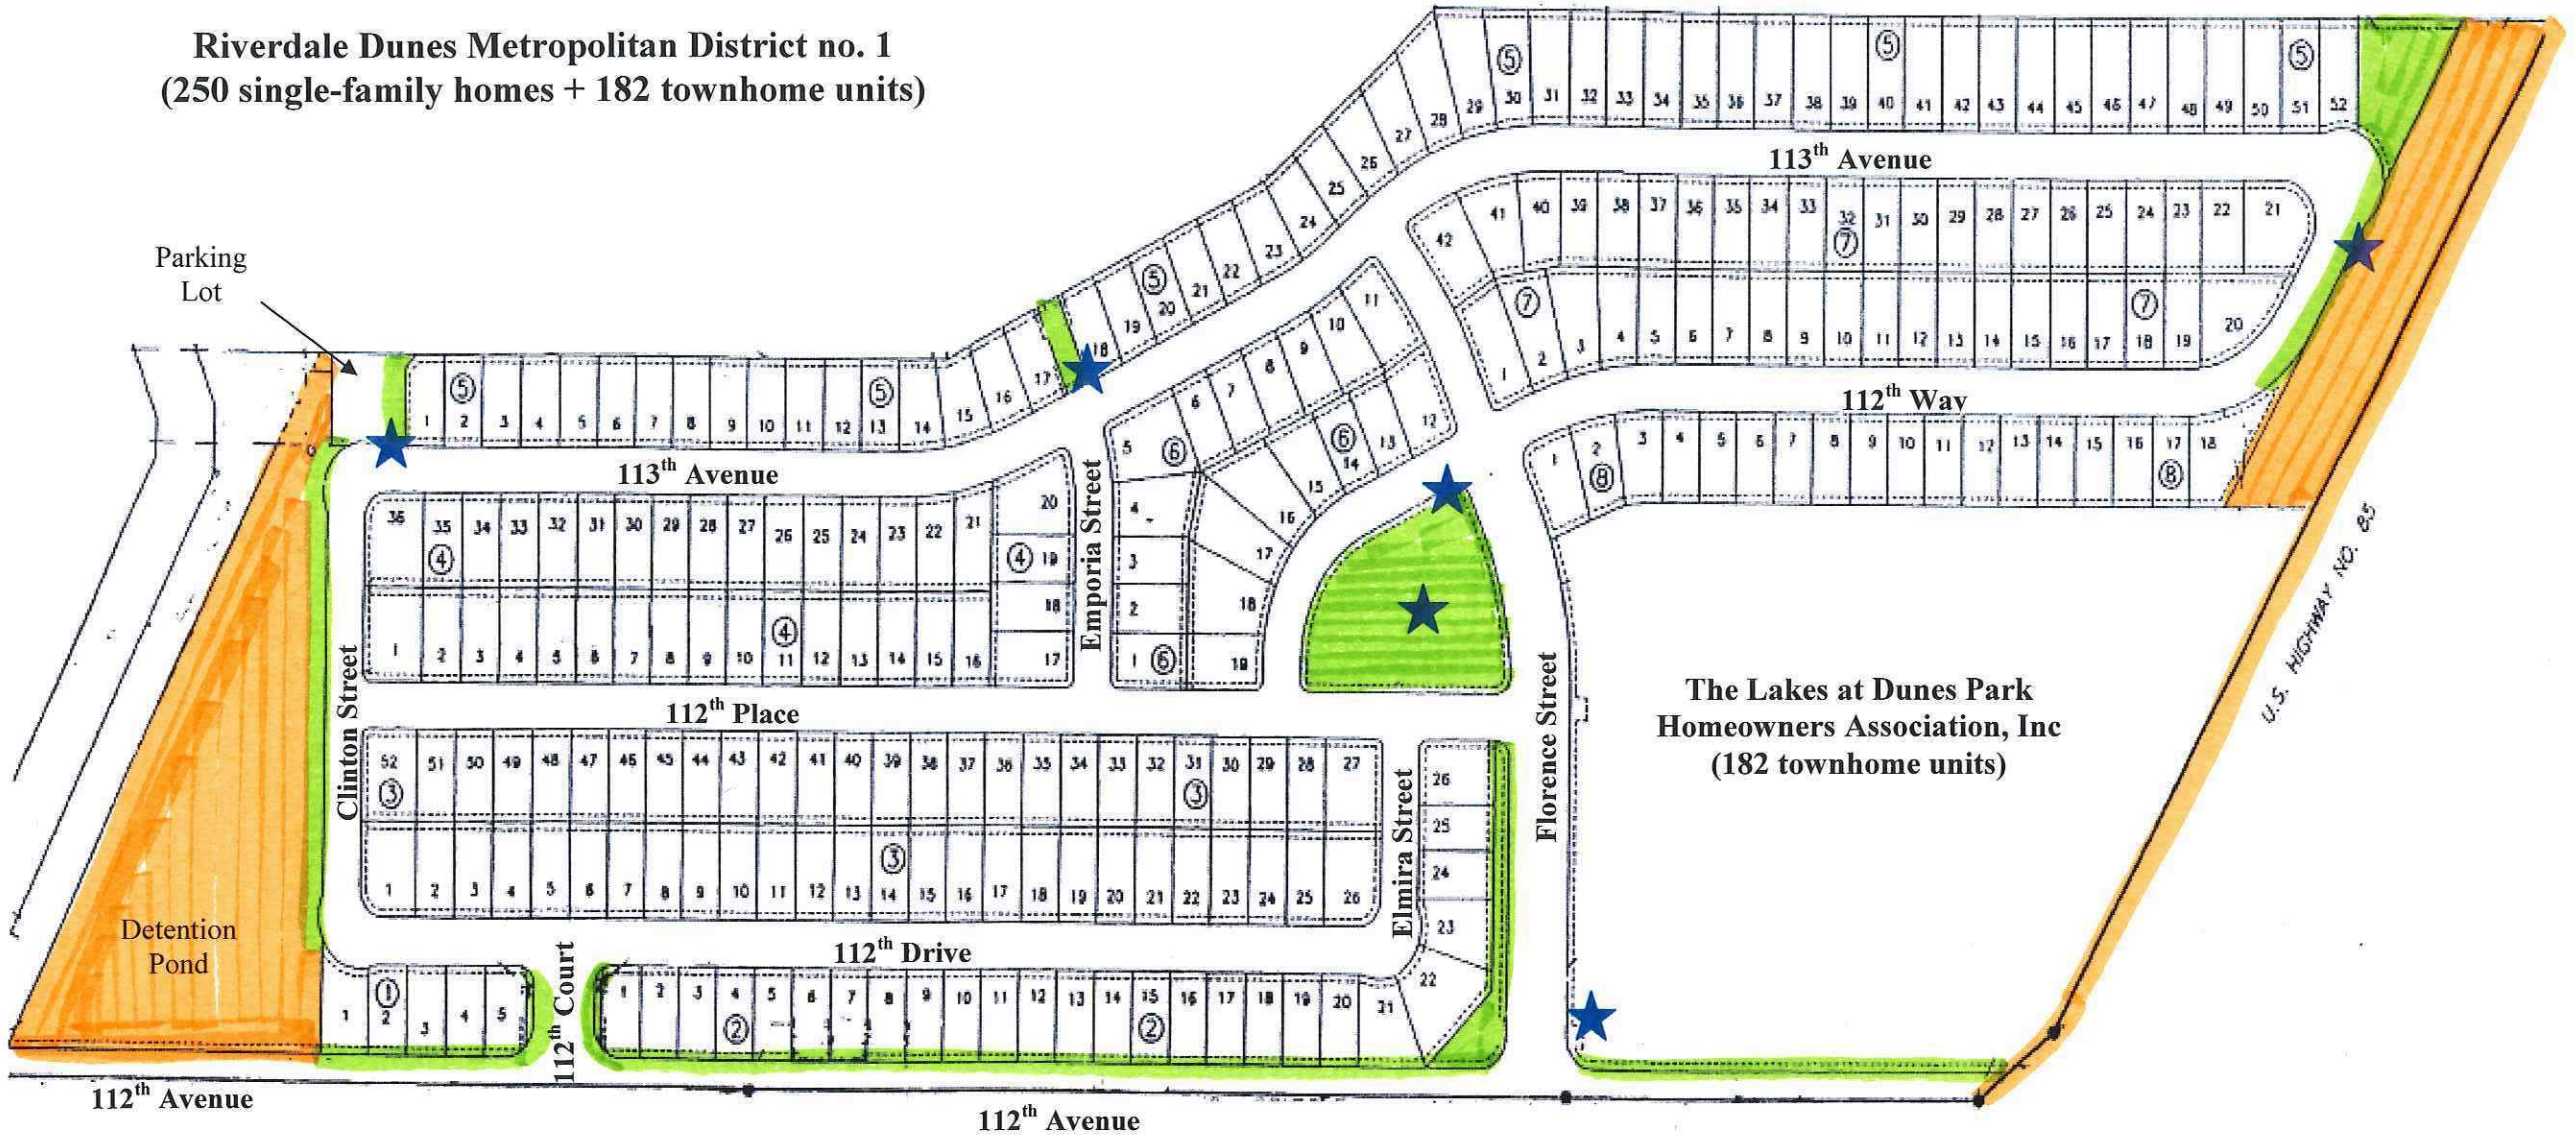

**Riverdale Dunes Metropolitan District no. 1**  
**(250 single-family homes + 182 townhome units)**

★ = Backflow Valves

Common areas requiring weekly mowing =

Native common areas =

**Landscaping Map**  
 (Updated October 2013)